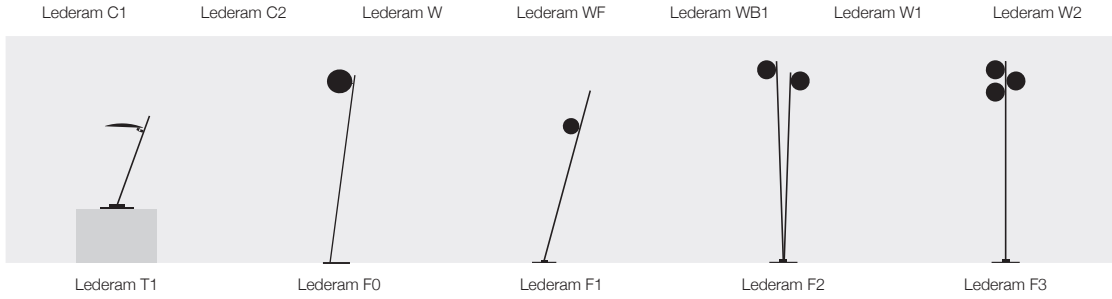

Sypha 54

Fil de Fer 56

Drivers and accessories 58

Installation suggestions for Outdoor 60

Other Smiths

Alchemie 62

Lederam Manta S1 / pendant lamp / 110V or 240V

- LS13 / shade black/gold / black rod / gold disc / 1x17W LED module
- LS14 / shade black/copper / black rod / copper disc / 1x17W LED module
- LS15 / shade white/white / gold rod / white disc / 1x17W LED module
- LS16 / shade white/gold / satin rod / white disc / 1x17W LED module
- LS18 / shade white/white / satin rod / white disc / 1x17W LED module
- LS110 / shade white/white / white rod / white disc / 1x17W LED module

Lederam Manta S2 / pendant lamp / 110V or 240V

- LS23 / shade black/gold / black rods / gold discs / 2x17W LED module
- LS24 / shade black/copper / black rods / copper discs / 2x17W LED module
- LS25 / shade white/white / gold rods / white discs / 2x17W LED module
- LS26 / shade white/gold / satin rods / white discs / 2x17W LED module
- LS28 / shade white/white / satin rods / white discs / 2x17W LED module