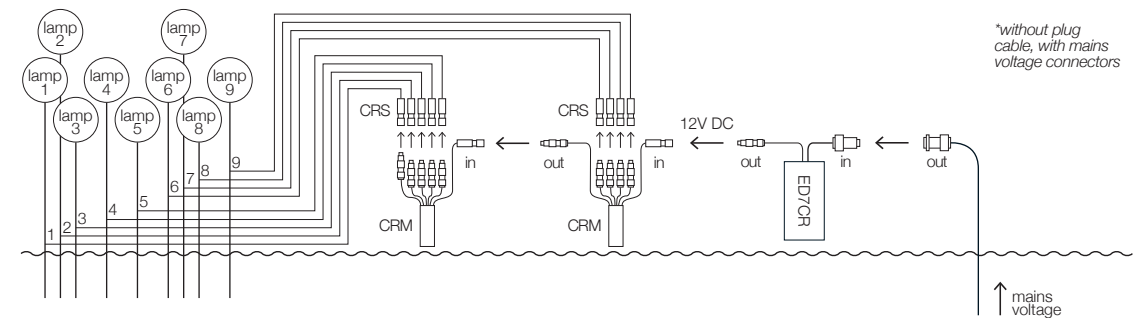

6	Connection type	For models	Power supply	Access. applied
	QUICK CONNECTORS system	Syphasera/Syphasfera/Syphaduepassi/More	code ED7CR	1x code ED7CR* 2x code CRM 9x code CRS