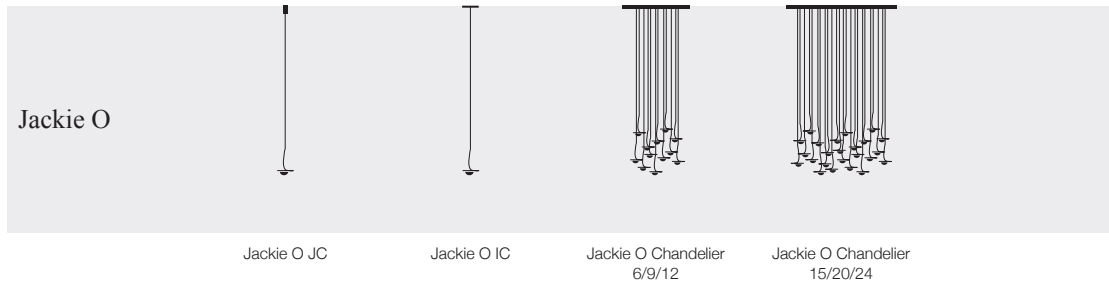

UAUF / nickel / 1x1W LED / dimmer included

Atman

Atman / table lamp / 110V or 240V*

AT / oval crystal glass / 1x1W LED / dimmer included

**Available with EU plug only or with interchangeable plugs*

notes

notes