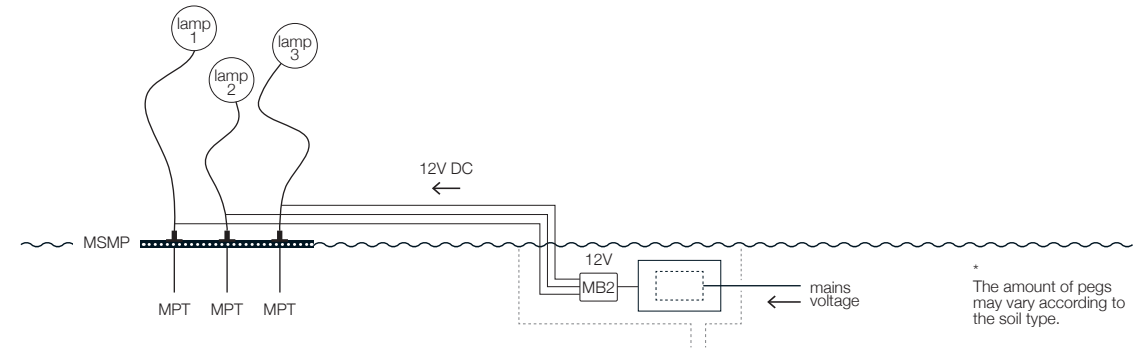

* The amount of pegs may vary according to the soil type.

5	Connection type	For models	Power supply	Access. applied
	QUICK CONNECTORS system	Syphasera/Syphasfera/Syphaduepassi/More	code ED6CR	1x code ED6CR 1x code CRM 5x code CRS 1x code KP2