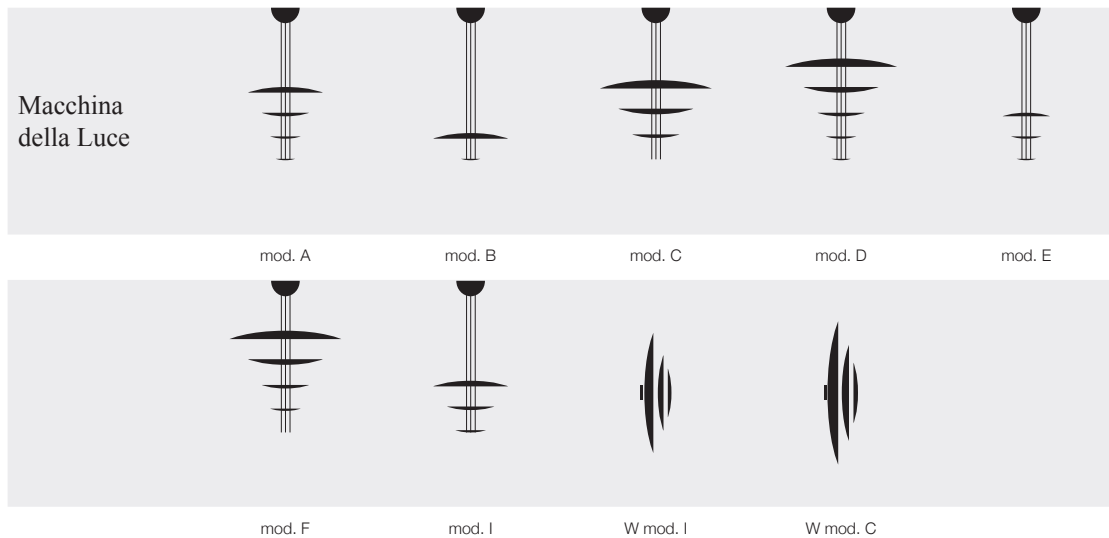

SM6LG / Ø 50 cm ext. black/gold / 1xE14 10W LED bulb

SM6LC / Ø 50 cm ext. black/copper / 1xE14 10W LED bulb

Macchina della Luce pendant version: standard rods height 145 cm to be cut to size; rods 300 cm available on request.