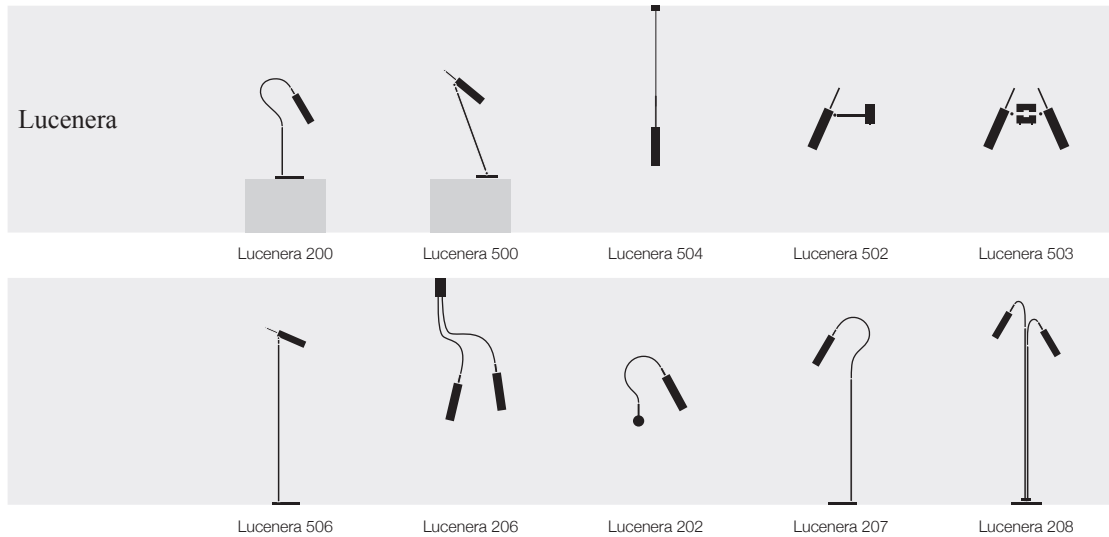

Lucenera 200 / table lamp / 240V (110V version available with on/off - bulb not supplied)

L200L / black / 1xGU10 5,5W LED bulb / dimmer included

L200LW / white / 1xGU10 5,5W LED bulb / dimmer included

Lucenera 500 / table lamp / 240V (110V version available with on/off - bulb not supplied)

L500L / black / 1xGU10 5,5W LED bulb / dimmer included

L500LW / white / 1xGU10 5,5W LED bulb / dimmer included

Lucenera 504 / pendant lamp / 110V (bulb not supplied)-240V

L504L / black / 1xGU10 5,5W LED bulb

L504LW / white / 1xGU10 5,5W LED bulb

Lucenera 502 / wall lamp / 110V (bulb not supplied)-240V

L502L / black / 1xGU10 5,5W LED bulb / on/off switch included

L502LW / white / 1xGU10 5,5W LED bulb / on/off switch included

Lucenera 503 / wall lamp / 110V (bulbs not supplied)-240V

L503L / black / 2xGU10 5,5W LED bulb / 2x on/off switch included

L503LW / white / 2xGU10 5,5W LED bulb / 2x on/off switch included

Lucenera 506 / standing lamp / 110V (bulb not supplied)-240V

L506L / black / 1xGU10 5,5W LED bulb / dimmer included

L506LW / white / 1xGU10 5,5W LED bulb / dimmer included

Lucenera 206 / ceiling lamp / 110V (bulbs not supplied)-240V

L20680L / black / 2xGU10 5,5W LED bulb

L20680LW / white / 2xGU10 5,5W LED bulb

Lucenera 202 / wall lamp / 110V (bulb not supplied)-240V

L202L / black / 1xGU10 5,5W LED bulb

L202LW / white / 1xGU10 5,5W LED bulb

Lucenera 207 / standing lamp / 110V (bulb not supplied)-240V

L207L / black / 1xGU10 5,5W LED bulb / dimmer included

L207LW / white / 1xGU10 5,5W LED bulb / dimmer included

Lucenera 208 / standing lamp / 110V (bulbs not supplied)-240V

L208L / black / 2xGU10 5,5W LED bulb / dimmer included

L208LW / white / 2xGU10 5,5W LED bulb / dimmer included

notes