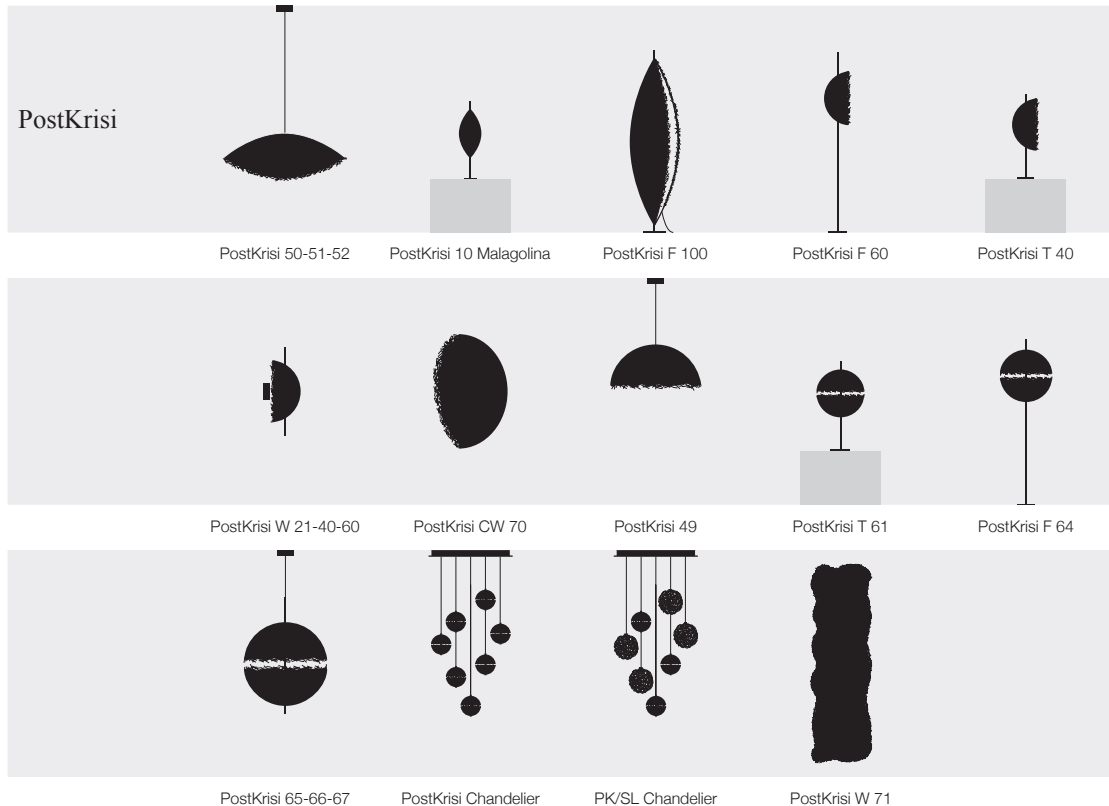

PostKrisi 50 / pendant lamp / 110V (bulb not supplied)-240V

PK50LN / shade 85x35 cm natural / 1xE27 8W LED bulb

PK50LW / shade 85x35 cm white / 1xE27 8W LED bulb

PK50LG / shade 85x35 cm gold / 1xE27 8W LED bulb

PK50LS / shade 85x35 cm silver / 1xE27 8W LED bulb

Available on request with LED silver crowned bulb

PostKrisi 51 / pendant lamp / 110V (bulb not supplied)-240V

PK51LN / shade 115x40 cm natural / 1xE27 8W LED bulb

PK51LW / shade 115x40 cm white / 1xE27 8W LED bulb

PK51LG / shade 115x40 cm gold / 1xE27 8W LED bulb

PK51LS / shade 115x40 cm silver / 1xE27 8W LED bulb

Available on request with LED silver crowned bulb

PostKrisi 52 / pendant lamp / 110V (bulbs not supplied)-240V

PK52LN / shade 170x50 cm natural / 3xE27 8W LED bulb

PK52LW / shade 170x50 cm white / 3xE27 8W LED bulb

PK52LG / shade 170x50 cm gold / 3xE27 8W LED bulb

PK52LS / shade 170x50 cm silver / 3xE27 8W LED bulb

Available on request with LED silver crowned bulbs

PostKrisi 10 Malagolina / table lamp / 110-240V

PKM10LN / natural shade / 2x1W LED / dimmer included

PKM10LW / white shade / 2x1W LED / dimmer included

PKM10LG / gold shade / 2x1W LED / dimmer included

PKM10LS / silver shade / 2x1W LED / dimmer included

PostKrisi F 100 / standing lamp / 110-240V

PKF100W / white shade / 8x1W LED / dimmer included

PKF100G / gold shade / 8x1W LED / dimmer included

PKF100S / silver shade / 8x1W LED / dimmer included

PostKrisi F 60 / standing lamp / 110-240V

PKF60LW / shade Ø 60 cm white / 3x1W LED / dimmer included

PKF60LG / shade Ø 60 cm gold / 3x1W LED / dimmer included

PKF60LS / shade Ø 60 cm silver / 3x1W LED / dimmer included

PostKrisi T 40 / table lamp / 110-240V

PK40LW / shade Ø 40 cm white / 2x1W LED / dimmer included

PK40LG / shade Ø 40 cm gold / 2x1W LED / dimmer included

PK40LS / shade Ø 40 cm silver / 2x1W LED / dimmer included

PostKrisi W 21 / wall lamp / 110V or 240V

PKP21LN / shade Ø 21 cm natural / 2x1W LED / not dimmable

PKP21LW / shade Ø 21 cm white / 2x1W LED / not dimmable

PKP21LG / shade Ø 21 cm gold / 2x1W LED / not dimmable

PKP21LS / shade Ø 21 cm silver / 2x1W LED / not dimmable