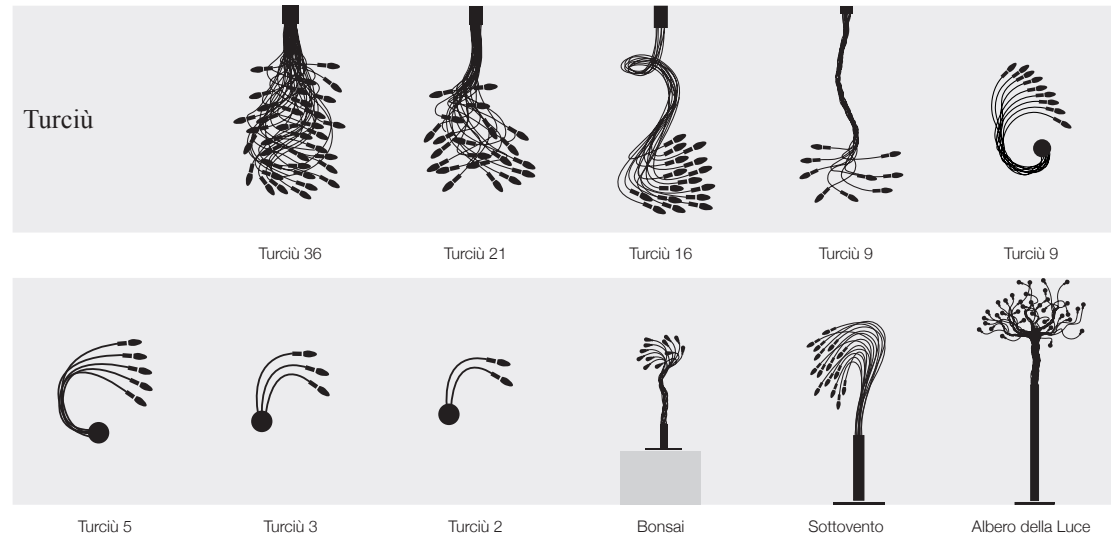

Turciù 36 / ceiling/pendant lamp / 110V (bulbs not supplied)-240V

flex Ø 0,85 cm: 7x75 cm / 10x100 cm / 9x125 cm / 10x150 cm / satin base

TRS36NC / nickel / 36xE14 20W halogen bulb

TRS36BR / brass / 36xE14 20W halogen bulb

TRS36LNC / nickel / 36xE14 4W LED bulb

TRS36LBR / brass / 36xE14 4W LED bulb

Turciù 21 / ceiling/pendant lamp / 110V (bulbs not supplied)-240V

flex Ø 0,85 cm: 5x100 cm / 16x150 cm / satin base

TRS21NC / nickel / 21xE14 20W halogen bulb

TRS21BR / brass / 21xE14 20W halogen bulb

TRS21LNC / nickel / 21xE14 4W LED bulb

TRS21LBR / brass / 21xE14 4W LED bulb

Turciù 16 / ceiling/pendant lamp / 110V (bulbs not supplied)-240V

flex Ø 0,85 cm: 16x150 cm / satin base

TRS16NC / nickel / 16xE14 20W halogen bulb

TRS16BR / brass / 16xE14 20W halogen bulb

TRS16LNC / nickel / 16xE14 4W LED bulb

TRS16LBR / brass / 16xE14 4W LED bulb

Turciù 9 / ceiling/pendant lamp / 110V (bulbs not supplied)-240V

flex Ø 0,85 cm: 9x150 cm / satin base

TRS9NC / nickel / 9xE14 20W halogen bulb

TRS9BR / brass / 9xE14 20W halogen bulb

TRS9LNC / nickel / 9xE14 4W LED bulb

TRS9LBR / brass / 9xE14 4W LED bulb

Turciù 9 / wall lamp / 110V (bulbs not supplied)-240V

flex Ø 0,85 cm: 9x75 cm / satin base

TR9NC / nickel / 9xE14 20W halogen bulb

TR9BR / brass / 9xE14 20W halogen bulb

TR9LNC / nickel / 9xE14 4W LED bulb

TR9LBR / brass / 9xE14 4W LED bulb

Turciù 5 / wall lamp / 110V (bulbs not supplied)-240V

flex Ø 0,85 cm: 5x75 cm

TR5NC / nickel / 5xE14 20W halogen bulb

TR5BR / brass / nickel base / 5xE14 20W halogen bulb

TR5LNC / nickel / 5xE14 4W LED bulb

TR5LBR / brass / nickel base / 5xE14 4W LED bulb

Turciù 3 / wall lamp / 110V (bulbs not supplied)-240V

flex Ø 1,3 cm: 3x50 cm / on request available with flex Ø 0,85 cm

TR3NC / nickel / 3xE14 20W halogen bulb

TR3BR / brass / nickel base / 3xE14 20W halogen bulb

TR3LNC / nickel / 3xE14 4W LED bulb

TR3LBR / brass / nickel base / 3xE14 4W LED bulb

Halogen version available until exhaustion of bulbs stocks.