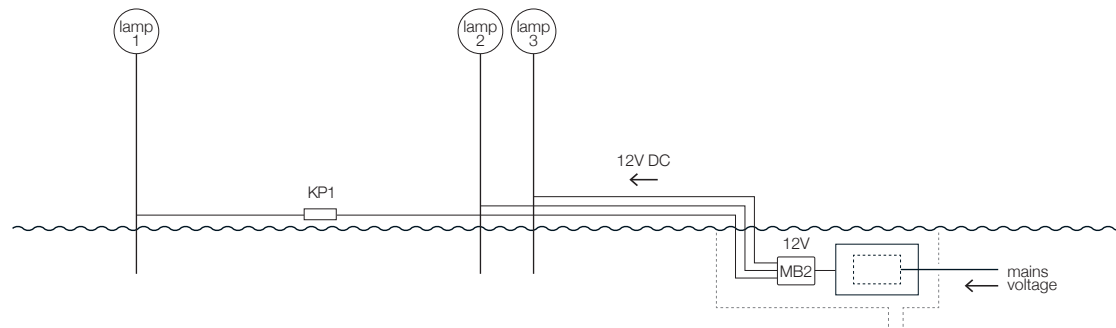

3	Connection type	For models	Power supply	Access. applied
	GEL BOX system (without well)	More (MR70/MR100/MR130)	code ED6	1x code ED6 1x code MB1 1x code MB2 1x code MSMP 3x code MPT*