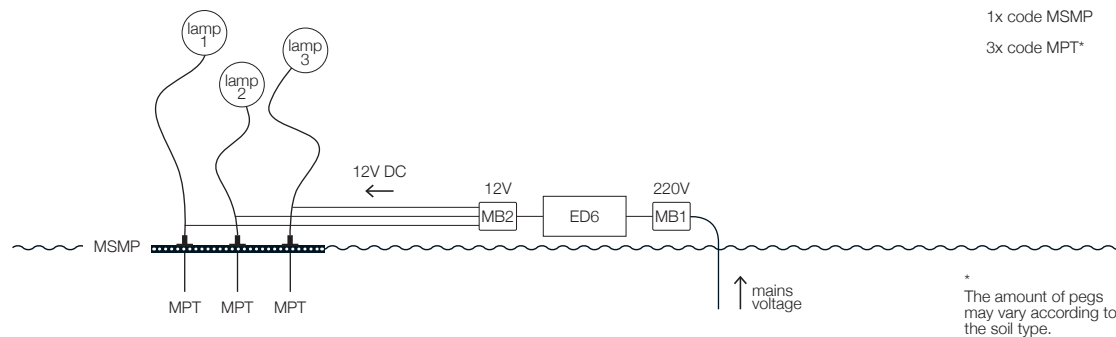

* The amount of pegs may vary according to the soil type.

Installation suggestions for Outdoor / GEL BOX system and QUICK CONNECTORS system

4	Connection type	For models	Power supply	Access. applied
	GEL BOX system (with well)	More (MR70/MR100/MR130)	provided by client	1x code MB2 1x code MSPT 3x code MPT