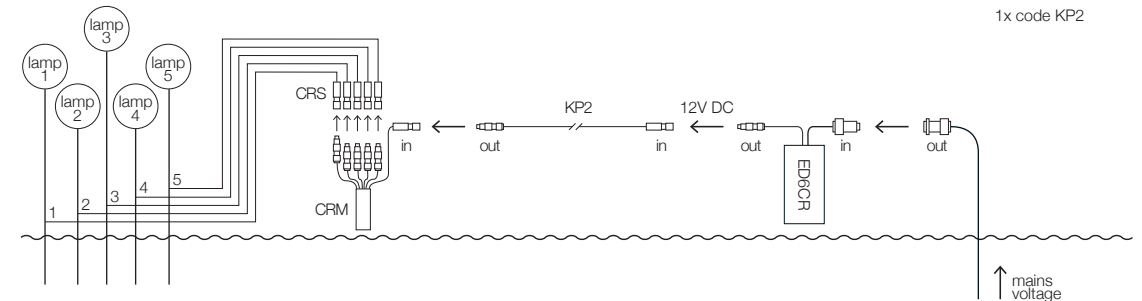

Installation suggestions for Outdoor / GEL BOX system

1	Connection type	For models	Power supply	Access. applied
	GEL BOX system (without well)	Syphasera/Syphasfera/Syphaduepassi/More	code ED6	1x code ED6 1x code MB1 1x code MB2

2	Connection type	For models	Power supply	Access. applied
	GEL BOX system (with well)	Syphasera/Syphasfera/Syphaduepassi/More	provided by client	1x code MB2 1x code KP1

3	Connection type	For models	Power supply	Access. applied
	GEL BOX system (without well)	More (MR70/MR100/MR130)	code ED6	1x code ED6 1x code MB1 1x code MB2 1x code MSMP 3x code MPT*

* The amount of pegs may vary according to the soil type.

Installation suggestions for Outdoor / GEL BOX system and QUICK CONNECTORS system

4	Connection type	For models	Power supply	Access. applied
	GEL BOX system (with well)	More (MR70/MR100/MR130)	provided by client	1x code MB2 1x code MSPT 3x code MPT

* The amount of pegs may vary according to the soil type.

5	Connection type	For models	Power supply	Access. applied
	QUICK CONNECTORS system	Syphasera/Syphasfera/Syphaduepassi/More	code ED6CR	1x code ED6CR 1x code CRM 5x code CRS 1x code KP2

6	Connection type	For models	Power supply	Access. applied
	QUICK CONNECTORS system	Syphasera/Syphasfera/Syphaduepassi/More	code ED7CR	1x code ED7CR* 2x code CRM 9x code CRS

*without plug cable, with mains voltage connectors