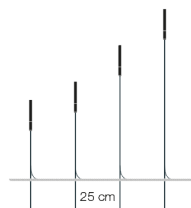

Designer	Maurizio Quargnale in Zusammenarbeit mit Catellani & Smith Products Development Team
Typenangabe	Stehleuchte
Materials and colours	<p>opaline glass cylinder with metal black varnished stem</p> <p>NOTE: the stems of the Syphasera collection are made of metal protected for outdoor with black coloured varnish. They are suitable for outdoor use included immersion. Nevertheless, in case of installation into water, we recommend a version available on request designed for this kind of projects and requests.</p>
Light source	<p>LED bulb G4 12V DC 1x max 1W / energy class G / lumen 75 / K 2700 / CRI 80 / protection grade IP65</p> <p>NOTE: IP specifics - lamp holder IP65 (not protected against immersion); wires and connectors IP68; drivers IP67; IP average rate of the lamp 44.</p>
Power supply	12V DC transformer not included

Dimensions

cylinder with holder
Ø 1,5 x H 21 cm
H tot. 65 cm (cable 255 cm)
H tot. 80 cm (cable 240 cm)
H tot. 110 cm (cable 210 cm)
H tot. 140 cm (cable 180 cm)

Order code

SYS65 H 65 cm
SYS80 H 80 cm
SYS110 H 110 cm
SYS140 H 140 cm