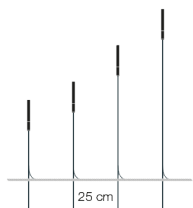

Designer	Maurizio Quargnale in collaboration with Catellani & Smith Products Development Team
Type	outdoor standing lamp
Materials and colours	<p>opaline glass cylinder with metal black varnished stem</p> <p>NOTE: the stems of the Syphasera collection are made of metal protected for outdoor with black coloured varnish. They are suitable for outdoor use, but not immersion proof or resistant to salt fog.</p>
Light source	<p>LED bulb G4 12Vdc 1x0,8W / rated output 0,8W / energy class F / lumen 70 / K 2700 / CRI 82</p> <p>EPREL registered light source, click here NOTE: IP specifics - lamp holder IP65 (not protected against immersion); wires IP68; not resistant to salt fog.</p>
Power supply	12Vdc driver not included

Dimensions

cylinder with holder
Ø 1,5 x H 21 cm
H tot. 65 cm (cable 255 cm)
H tot. 80 cm (cable 240 cm)
H tot. 110 cm (cable 210 cm)
H tot. 140 cm (cable 180 cm)

Order code	SYS65	H 65 cm
	SYS80	H 80 cm
	SYS110	H 110 cm
	SYS140	H 140 cm