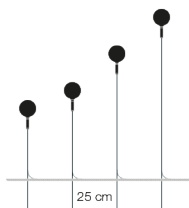

**Light source**

LED bulb G4 12Vdc 1x0,8W / rated output 0,8W / energy class G / lumen 70 /  
K 2700 / CRI 82

**EPREL** registered light source, [click here](#)

NOTE: IP specifics - lamp holder IP65 (not protected against immersion);  
wires IP68; not resistant to salt fog.

## Dimensions

sphere  $\varnothing$  8 cm  
H tot. 60 cm (cable 255 cm)  
H tot. 75 cm (cable 240 cm)  
H tot. 105 cm (cable 210 cm)  
H tot. 135 cm (cable 180 cm)