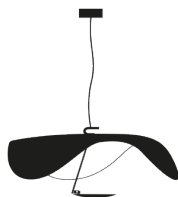

<b>Type</b>	pendant lamp
<b>Materials</b>	aluminium shade and disc, metal rod and base
<b>Colour combinations</b>	<p>black/gold leaf shade black rod / gold leaf disc / black base</p> <p>black/copper leaf shade black rod / copper leaf disc / black base</p> <p>white/white shade gold rod / white varnished disc / white base</p> <p>white/gold leaf shade satin rod / white varnished disc / white base</p> <p>white/white shade satin rod / white varnished disc / white base</p> <p>white/white shade white rod / white varnished disc / white base</p>

base Ø 9x3,5 cm,  
suspension cable 170 cm  
to be cut to size,  
shade Ø 60 cm ca.  
H 30 cm ca.,  
swiveling disc Ø 17 cm

---

**Order code**

LS13	black/gold / black
LS14	black/copper / black
LS15	white / gold
LS16	white/gold / satin
LS18	white / satin
LS110	white / white