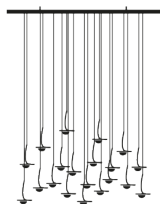

Type	pendant lamp
Materials and colours	satin steel base, blue wires, nickel-plated copper curls, removable glass lens
Light source	interchangeable LED 1x1,1W 24V cad. / rated output 1,1W each pendant / energy class G / lumen 63 cad. / K 2700 / CRI 90 EPREL registered light source, click here
Power supply	constant voltage LED 24V driver 110V or 240V / IGBT/Triac dimmable

Dimensions

15/20/24 LED
base 150×30 or 60×60 cm
H tot. 120 cm not adjustable,
lens Ø 32 mm

Available on request with bases of different sizes and finishes,
with a variable number of pendants and custom heights.

Order code

JO15QLVO	15 LED / base 60x60 cm
JO20QLVO	20 LED / base 60x60 cm
JO24QLVO	24 LED / base 60x60 cm
JO15RLVO	15 LED / base 150x30 cm
JO20RLVO	20 LED / base 150x30 cm
JO24RLVO	24 LED / base 150x30 cm