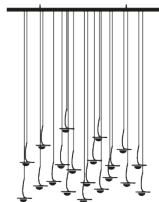

**Type** pendant lamp

**Materials and colours** satin steel base, blue wires, nickel-plated copper curls, removable glass lens

**Light source** interchangeable LED 1x1,1W 24V cad. / rated output 1,1W each pendant / energy class G / lumen 63 cad. / K 2700 / CRI 90

**[EPREL registered light source, click here](#)**

**Power supply** constant voltage LED 24V driver 110V or 240V / IGBT/Triac dimmable

**Dimensions**

15/20/24 LED  
base 150x30 or 60x60 cm  
H tot. 120 cm not adjustable,  
lens Ø 32 mm

**Order code**

JO15QLVO 15 LED / base 60x60 cm  
JO20QLVO 20 LED / base 60x60 cm  
JO24QLVO 24 LED / base 60x60 cm  
JO15RLVO 15 LED / base 150x30 cm  
JO20RLVO 20 LED / base 150x30 cm  
JO24RLVO 24 LED / base 150x30 cm