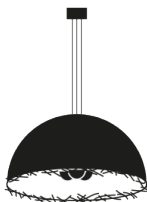

Type pendant lamp

Materials white varnished metal base, fiberglass shade

Light source Ø 40/60 cm
LED bulb E27 230V 1x7,5W with silver crown / energy class F / lumen 810 / K 2700 / CRI 82 / IGBT/Triac dimmable

Ø 80/100 cm
LED bulb E27 230V 3x7,5W with silver crown / energy class F / lumen 2430 / K 2700 / CRI 82 / IGBT/Triac dimmable

EPREL registered light source, [click here](#)

Power supply 110V (bulb not supplied)-240V

Dimensions

hemisphere Ø 40/60 cm
base Ø 8×4 cm
susp. cable 170 cm
to be cut to size

hemisphere Ø 80/100 cm
base Ø 8×5,5 cm
susp. cable 170 cm
to be cut to size

Order code Ø 40/60 cm

PK494LWG Ø 40 / gold/ext. white
PK494LWS Ø 40 / silver/ext. white
PK496LWG Ø 60 / gold/ext. white
PK496LWS Ø 60 / silver/ext. white

Order code Ø 80/100 cm

PK498LWG Ø 80 / gold/ext. white
PK498LWS Ø 80 / silver/ext. white
PK4910LWG Ø 100 / gold/ext. white
PK4910LWS Ø 100 / silver/ext. white