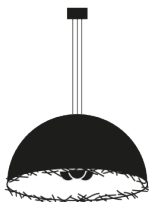

Type pendant lamp

Materials white varnished metal base, fiberglass shade

Light source Ø 40/60 cm
LED bulb E27 230V 1x7W with silver crown / energy class F / lumen 600 / K
2700 / CRI 80 / IGBT/Triac dimmable

Ø 80/100 cm
LED bulb E27 230V 3x7W with silver crown / energy class F / lumen 1800 / K
2700 / CRI 80 / IGBT/Triac dimmable

EPREL registered light source, [click here](#)

Power supply 110V (bulb not supplied)-240V

Dimensions

hemisphere Ø 40/60 cm
base Ø 8x4 cm
susp. cable 170 cm
to be cut to size

hemisphere Ø 80/100 cm
base Ø 8x5,5 cm
susp. cable 170 cm
to be cut to size

Order code Ø 40/60 cm

PK494LWG Ø 40 / gold/ext. white
PK494LWS Ø 40 / silver/ext. white
PK496LWG Ø 60 / gold/ext. white
PK496LWS Ø 60 / silver/ext. white

Order code Ø 80/100 cm

PK498LWG Ø 80 / gold/ext. white
PK498LWS Ø 80 / silver/ext. white
PK4910LWG Ø 100 / gold/ext. white
PK4910LWS Ø 100 / silver/ext. white