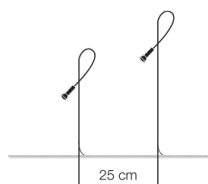

Type	outdoor standing lamp
Materials and colours	natural brass stem and details, glass lens NOTE: the stems of the Syphaduepassi are made of brass, therefore suitable for outdoor use, but not immersion proof and not resistant to salt fog.
Light source	LED bulb G4 12Vdc 1x0,8W / rated output 0,8W / energy class F / lumen 70 / K 2700 / CRI 82 <u>EPREL registered light source, click here</u> NOTE: IP specifics - lamp holder IP65 (not protected against immersion); wires and connectors IP68; not resistant to salt fog.
Power supply	12Vdc driver not included

Dimensions

H tot. 45 cm (cable 225 cm)

H tot. 75 cm (cable 195 cm)

Order code

SYD45 H 45 cm

SYD75 H 75 cm

Accessories for gel box system

ED6 driver 10W 12Vdc 220-240V IP67 not dimmable (max 9 lamps)

MB1 mini gel box IP68 (max 2 connections, connector included)

MB2 mini gel box IP68 (max 6 connections, connector included)

KP1 extension kit 5 mt with mini gel box IP68 (max 1 lamp)

Accessories for quick connectors system