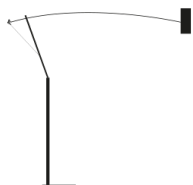

Light source

downwards: COB LED 1x15W / rated output 15W / energy class D / lumen 2187 / K 2700 / CRI 80

[EPREL registered light source, click here](#)

upwards: LED 1x1W / rated output 1W / energy class D / lumen 140 / K 2700 / CRI 85

[EPREL registered light source, click here](#)

Power supply

110-240V* - plug driver
double switching on the base
push dimmer (red button - COB LED directed downwards) / on/off (black button - LED with dichroic filter directed upwards)

* The plug driver 110-240V is supplied with the electrical plug suitable for the market of reference only. Please specify in stage of order if the destination of the product differs from your standard.

Dimensions

base 40x40 cm
light H min. 187 cm / max 238 cm ca.
ledge 200 cm ca.

Order code

ETRBIG colourful / primary colours
ETRBIGB black
ETRBIGW white