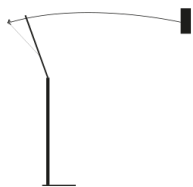

Light source

downwards: COB LED 1x15W / rated output 15W / energy class D / lumen 2187 / K 2700 / CRI 80

[**EPREL** registered light source, click here](#)

upwards: LED 1x1W / rated output 1W / energy class D / lumen 140 / K 2700 / CRI 85

[**EPREL** registered light source, click here](#)

Power supply

110-240V* - plug driver
double switching on the base
push dimmer (red button - COB LED directed downwards) / on/off (black button - LED with dichroic filter directed upwards)

* The plug driver 110-240V is supplied with the electrical plug suitable for the market of reference only. Please specify in stage of order if the destination of the product differs from your standard.

Dimensions

base 40×40 cm
light H min. 187 cm / max 238 cm ca.
ledge 200 cm ca.

Order code

ETRBIG colourful / primary colours
ETRBIGB black
ETRBIGW white